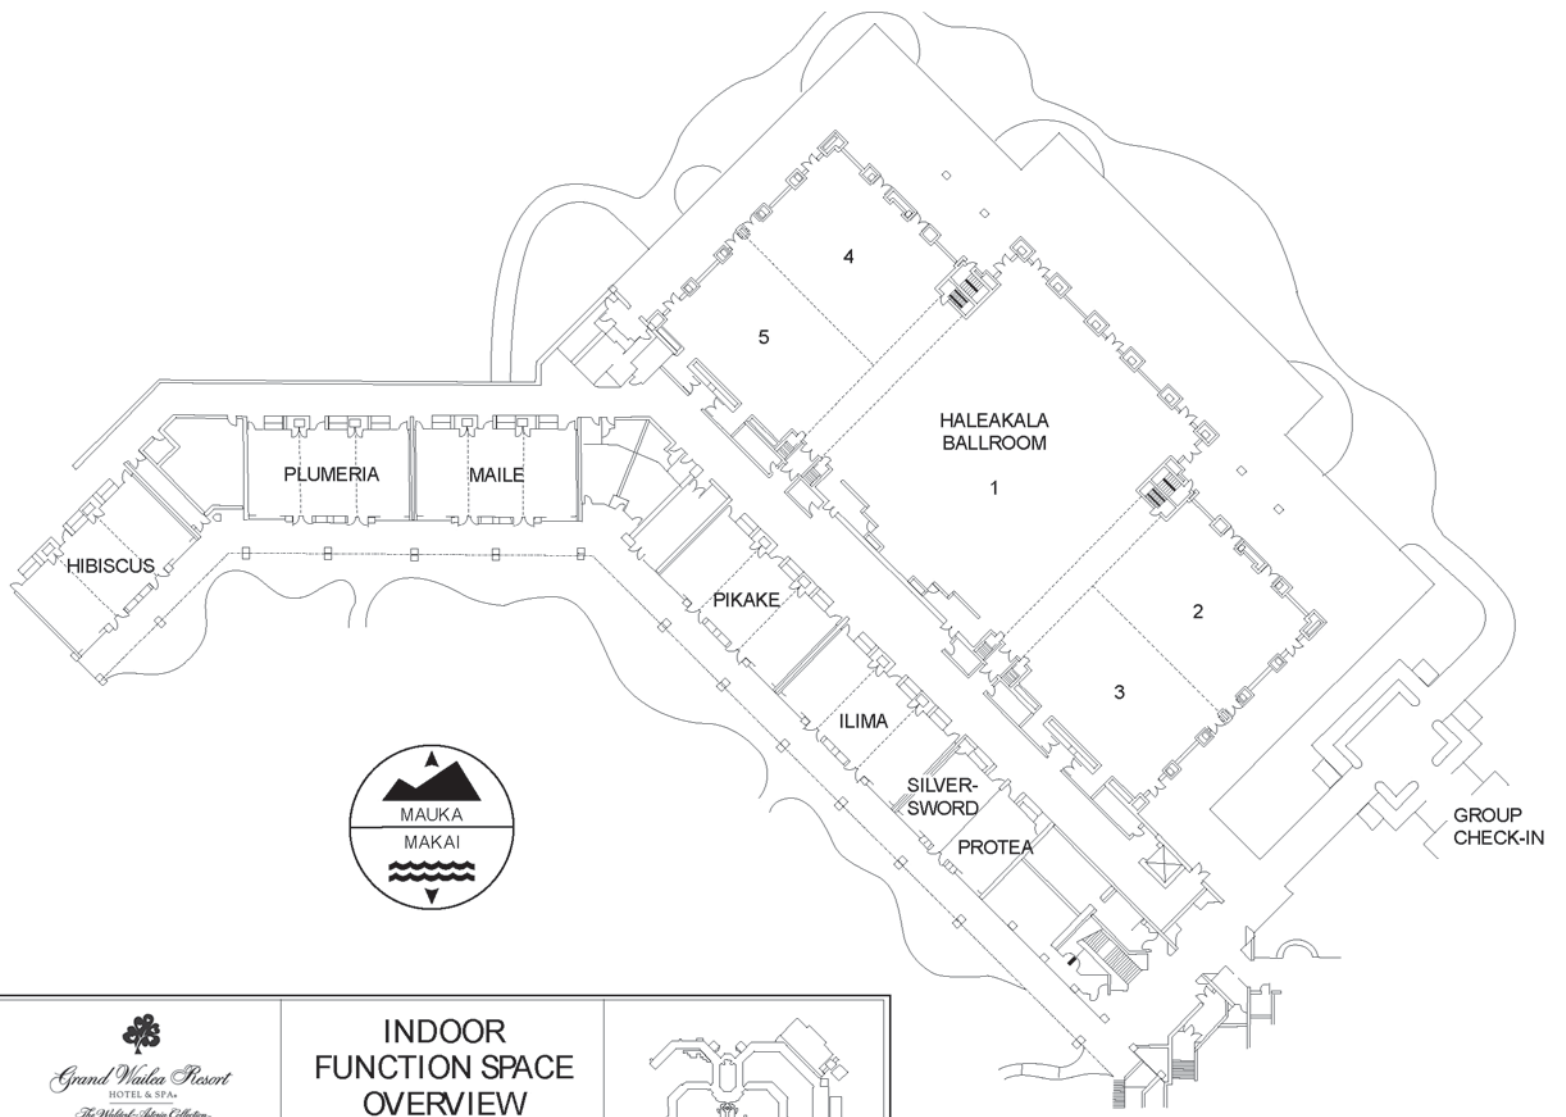

 <p><i>Grand Wailea Resort</i> HOTEL & SPA <i>The Wailea-Aleia Collection</i> TEL (808) 875-1234 FAX (808) 874-2411</p>	<p>HALEAKALA BALLROOM</p> <p>Dimensions: 120'94" x 260' Scale: 1" = 32'</p>	
--	---	---