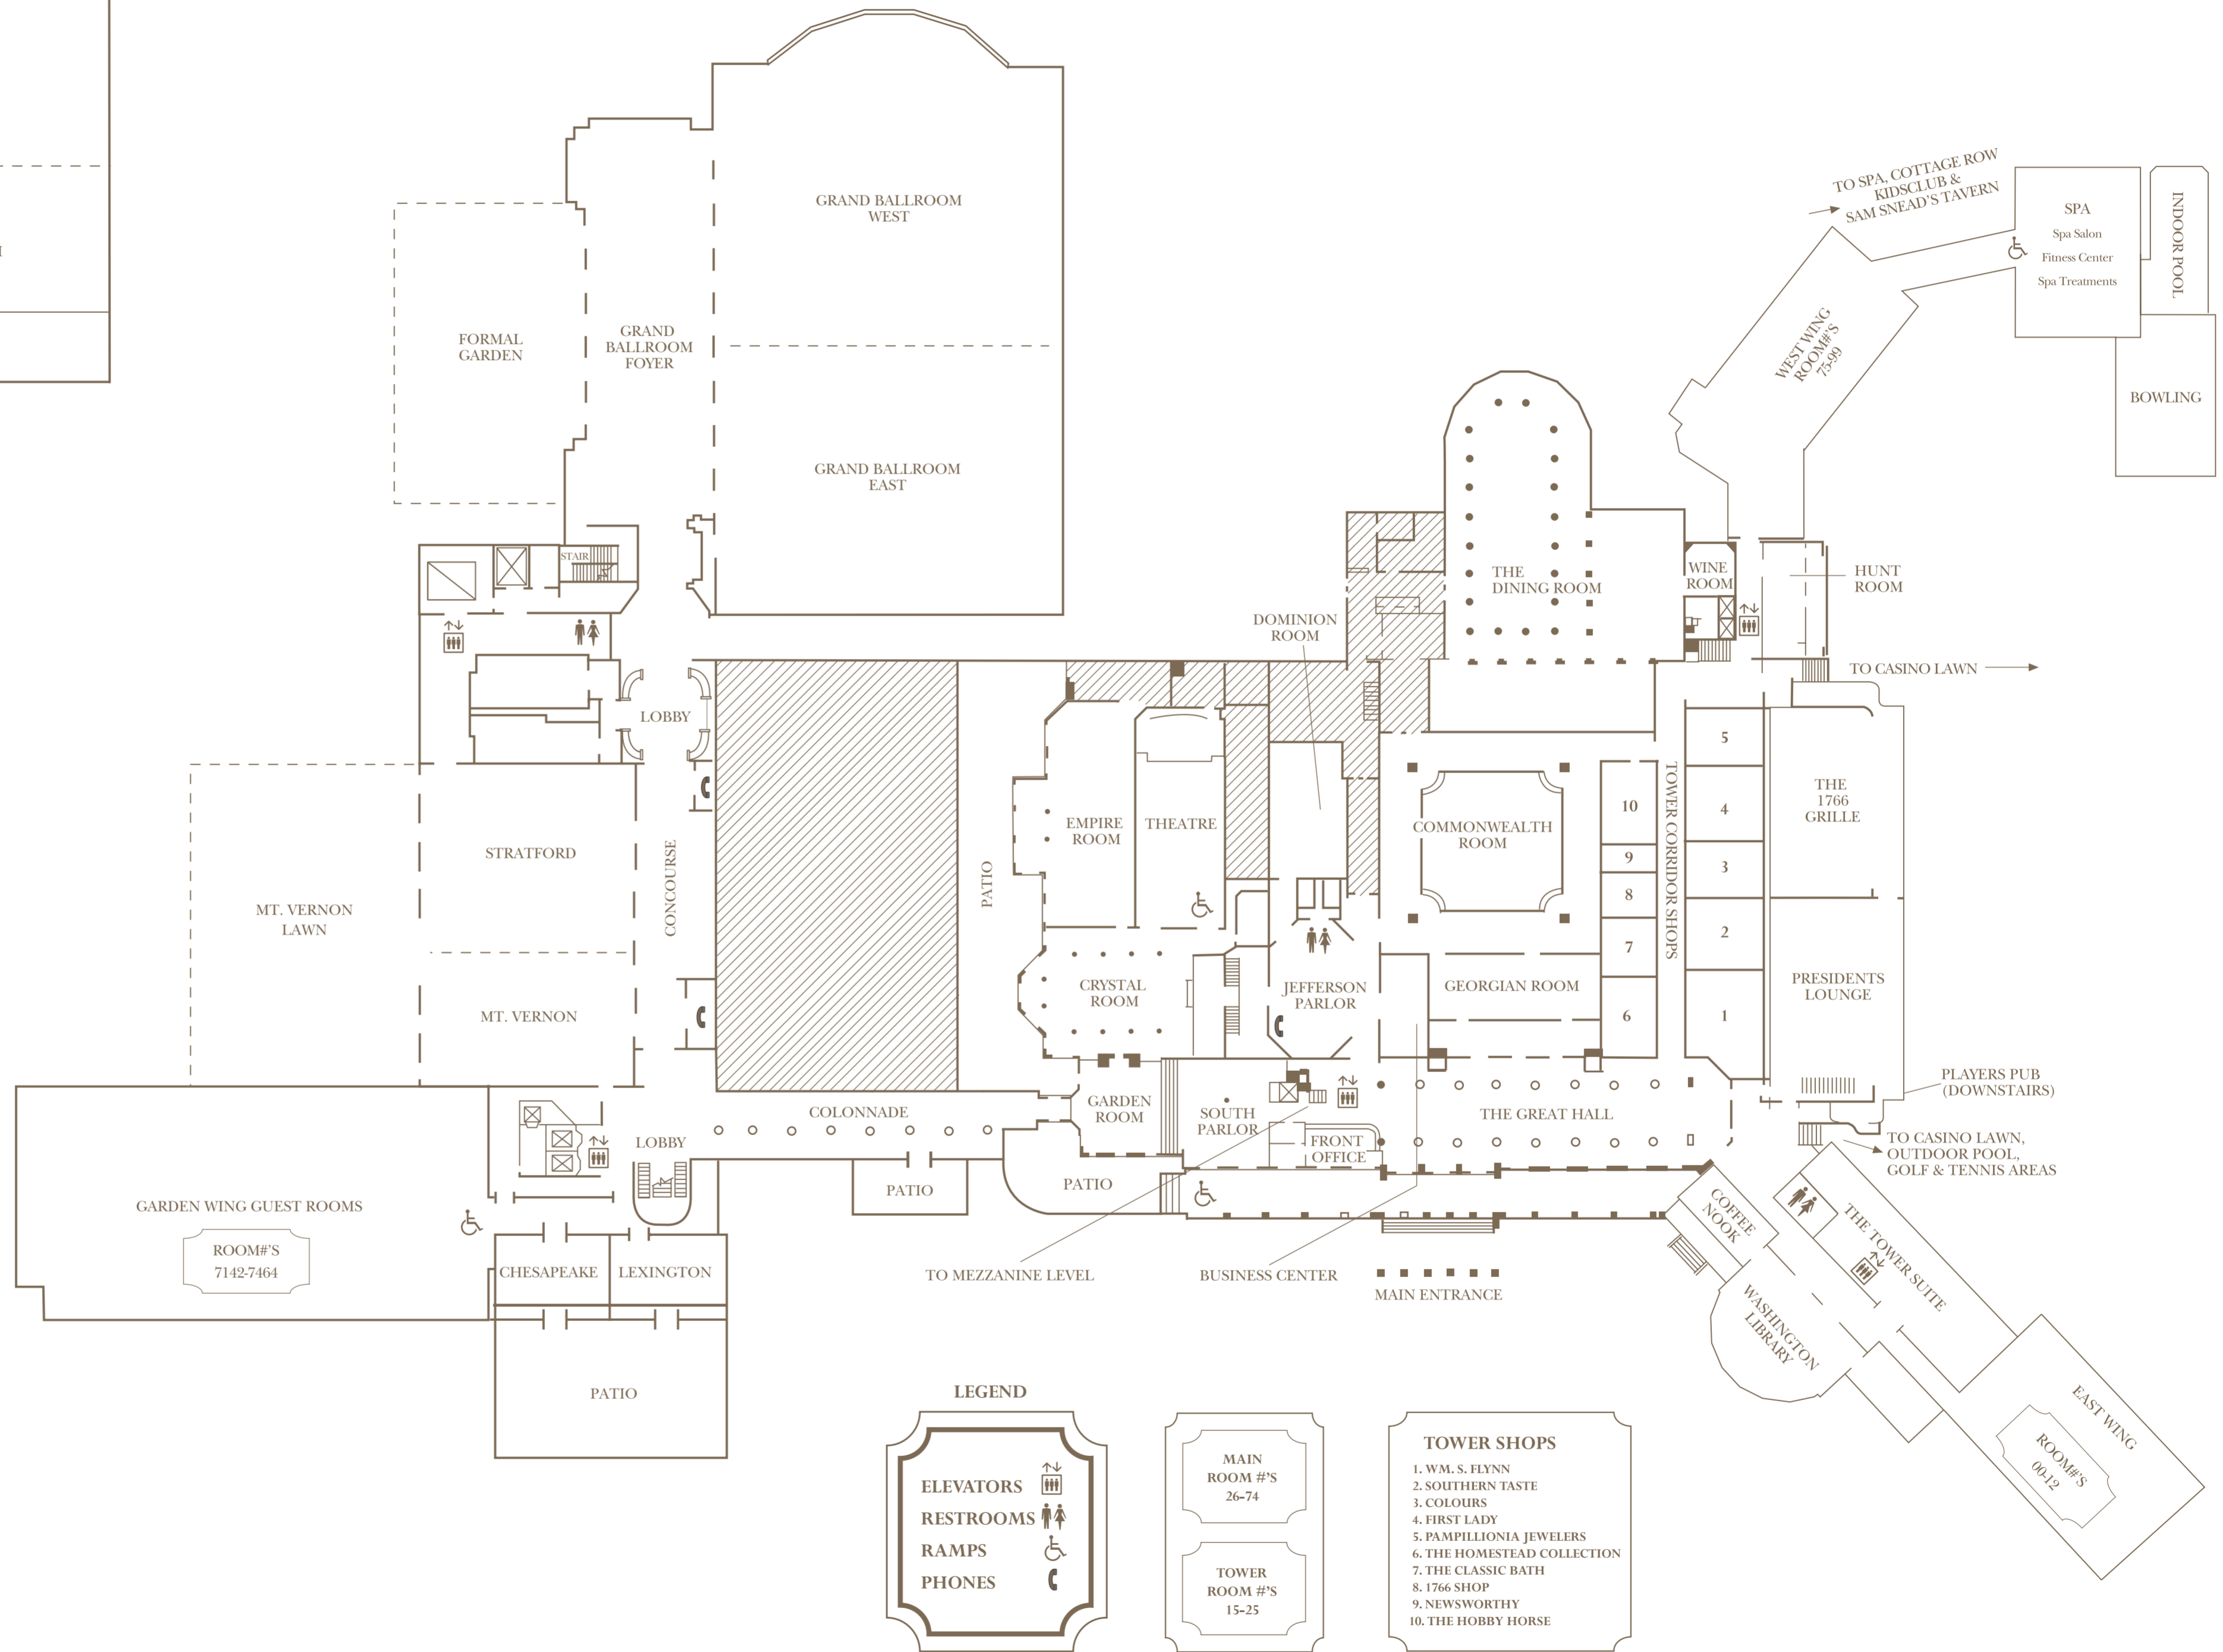

**GROUND FLOOR**

**LEGEND**

- ELEVATORS
- RESTROOMS
- RAMP
- PHONES

**MAIN ROOM #S**  
26-74

**TOWER ROOM #S**  
15-25

**TOWER SHOPS**

1. WM. S. FLYNN
2. SOUTHERN TASTE
3. COLOURS
4. FIRST LADY
5. PAMPILLIONIA JEWELERS
6. THE HOMESTEAD COLLECTION
7. THE CLASSIC BATH
8. 1766 SHOP
9. NEWSWORTHY
10. THE HOBBY HORSE