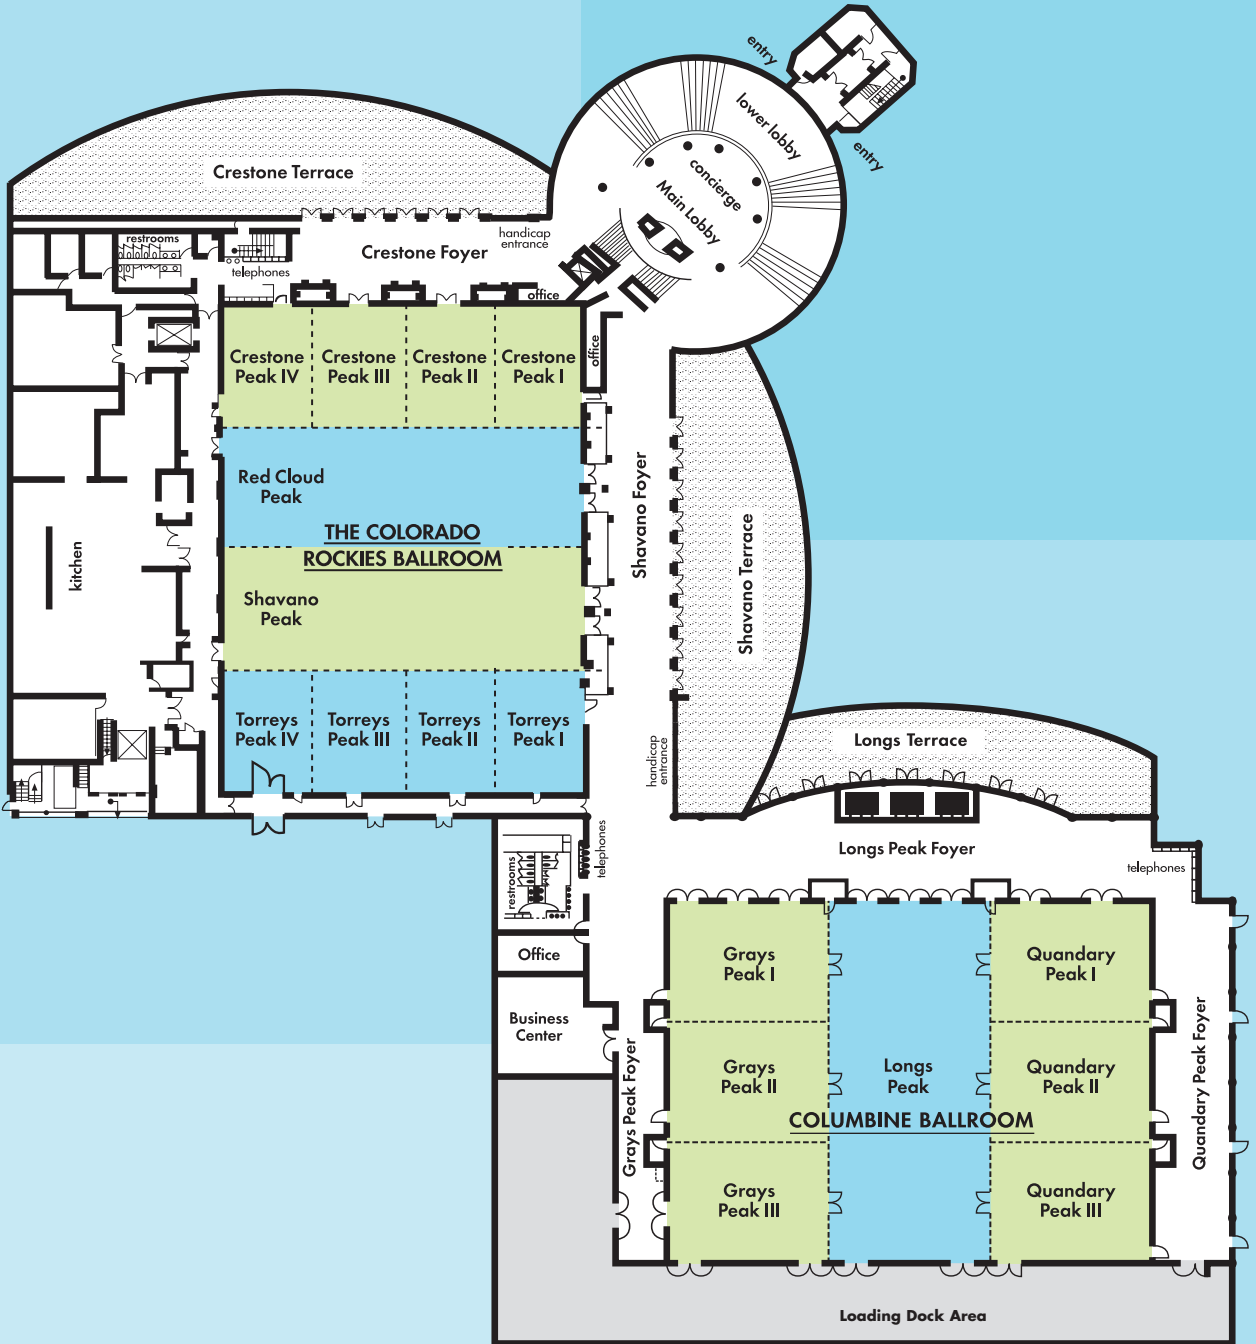

CONFERENCE ROOMS

COLORADO ROCKIES BALLROOM and COLUMBINE BALLROOM

COLORADO ROCKIES EXHIBIT CAPACITIES

8X8 booths	8X10 booths	10X10 booths
120	104	92

COLUMBINE BALLROOM EXHIBIT CAPACITIES

8X8 booths	8X10 booths	10X10 booths
150	125	100