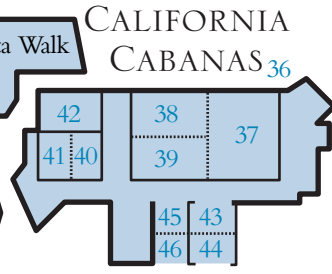

VICTORIAN BUILDING

Orange Avenue

GRANDE HALL

- 1 Crown
- 2 Coronet
- 3 Ballroom
- 4 Carousel
- 5 Windsor Complex
- 6 Windsor
- 7 Embassy
- 8 Crystal
- 9 Continental
- 10 Executive Room
- 11 Garden Room
- 12 Hanover
- 13 Stuart
- 14 Tudor
- 15 Kent
- 16 York

GRANDE HALL

VICTORIAN BUILDING

- 17 Grande Hall Foyer
- 18 Empress
- 19 Regent
- 20 Viceroy
- 21 Spreckels Complex
- 22 Spreckels Salon A
- 23 Spreckels Salon B
- 24 Spreckels Salon C
- 25 Spreckels Salon D
- 26 Wilder Complex
- 27 Wilder Salon E
- 28 Wilder Salon F
- 29 Wilder Salon G
- 30 Wilder Salon H
- 31 Edison Complex
- 32 Edison Salon I
- 33 Edison Salon J
- 34 Edison Salon K
- 35 Board Room

CALIFORNIA CABANAS

- 36 Tropics
- 37 Sea Breeze
- 38 Palm
- 39 Sunset
- 40 Strand
- 41 Bayside
- 42 Pointe
- 43 Pacifica
- 44 Tide
- 45 Coastal
- 46 Surf

OUTDOOR VENUES

- 47 Windsor Cottage
- 48 Windsor Lawn
- 49 Vista Walk
- 50 Sun Deck
- 51 Garden Patio
- 52 Thomas Lawn