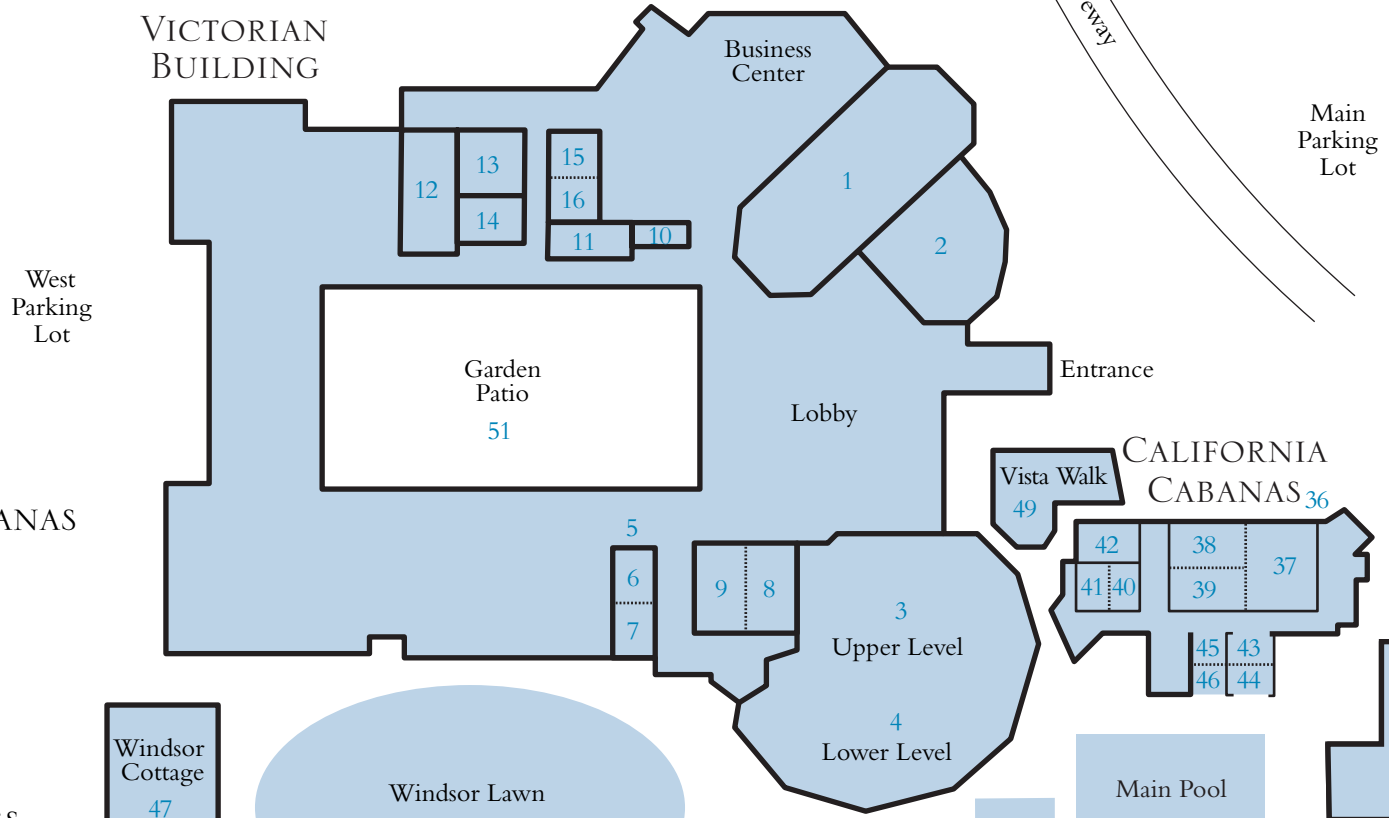

VICTORIAN BUILDING

Orange Avenue

GRANDE HALL

- 1 Crown
- 2 Coronet
- 3 Ballroom
- 4 Carousel
- 5 Windsor Complex
- 6 Windsor
- 7 Embassy
- 8 Crystal
- 9 Continental
- 10 Executive Room
- 11 Garden Room
- 12 Hanover
- 13 Stuart
- 14 Tudor
- 15 Kent
- 16 York

GRANDE HALL

VICTORIAN BUILDING

- 17 Grande Hall Foyer
- 18 Empress
- 19 Regent
- 20 Viceroy
- 21 Spreckels Complex
- 22 Spreckels Salon A
- 23 Spreckels Salon B
- 24 Spreckels Salon C
- 25 Spreckels Salon D
- 26 Wilder Complex
- 27 Wilder Salon E
- 28 Wilder Salon F
- 29 Wilder Salon G
- 30 Wilder Salon H
- 31 Edison Complex
- 32 Edison Salon I
- 33 Edison Salon J
- 34 Edison Salon K
- 35 Board Room

CALIFORNIA CABANAS

- 36 Tropics
- 37 Sea Breeze
- 38 Palm
- 39 Sunset
- 40 Strand
- 41 Bayside
- 42 Pointe
- 43 Pacifica
- 44 Tide
- 45 Coastal
- 46 Surf

OUTDOOR VENUES

- 47 Windsor Cottage
- 48 Windsor Lawn
- 49 Vista Walk
- 50 Sun Deck
- 51 Garden Patio
- 52 Thomas Lawn

North Beach

Beach

PACIFIC OCEAN

OCEAN TOWERS