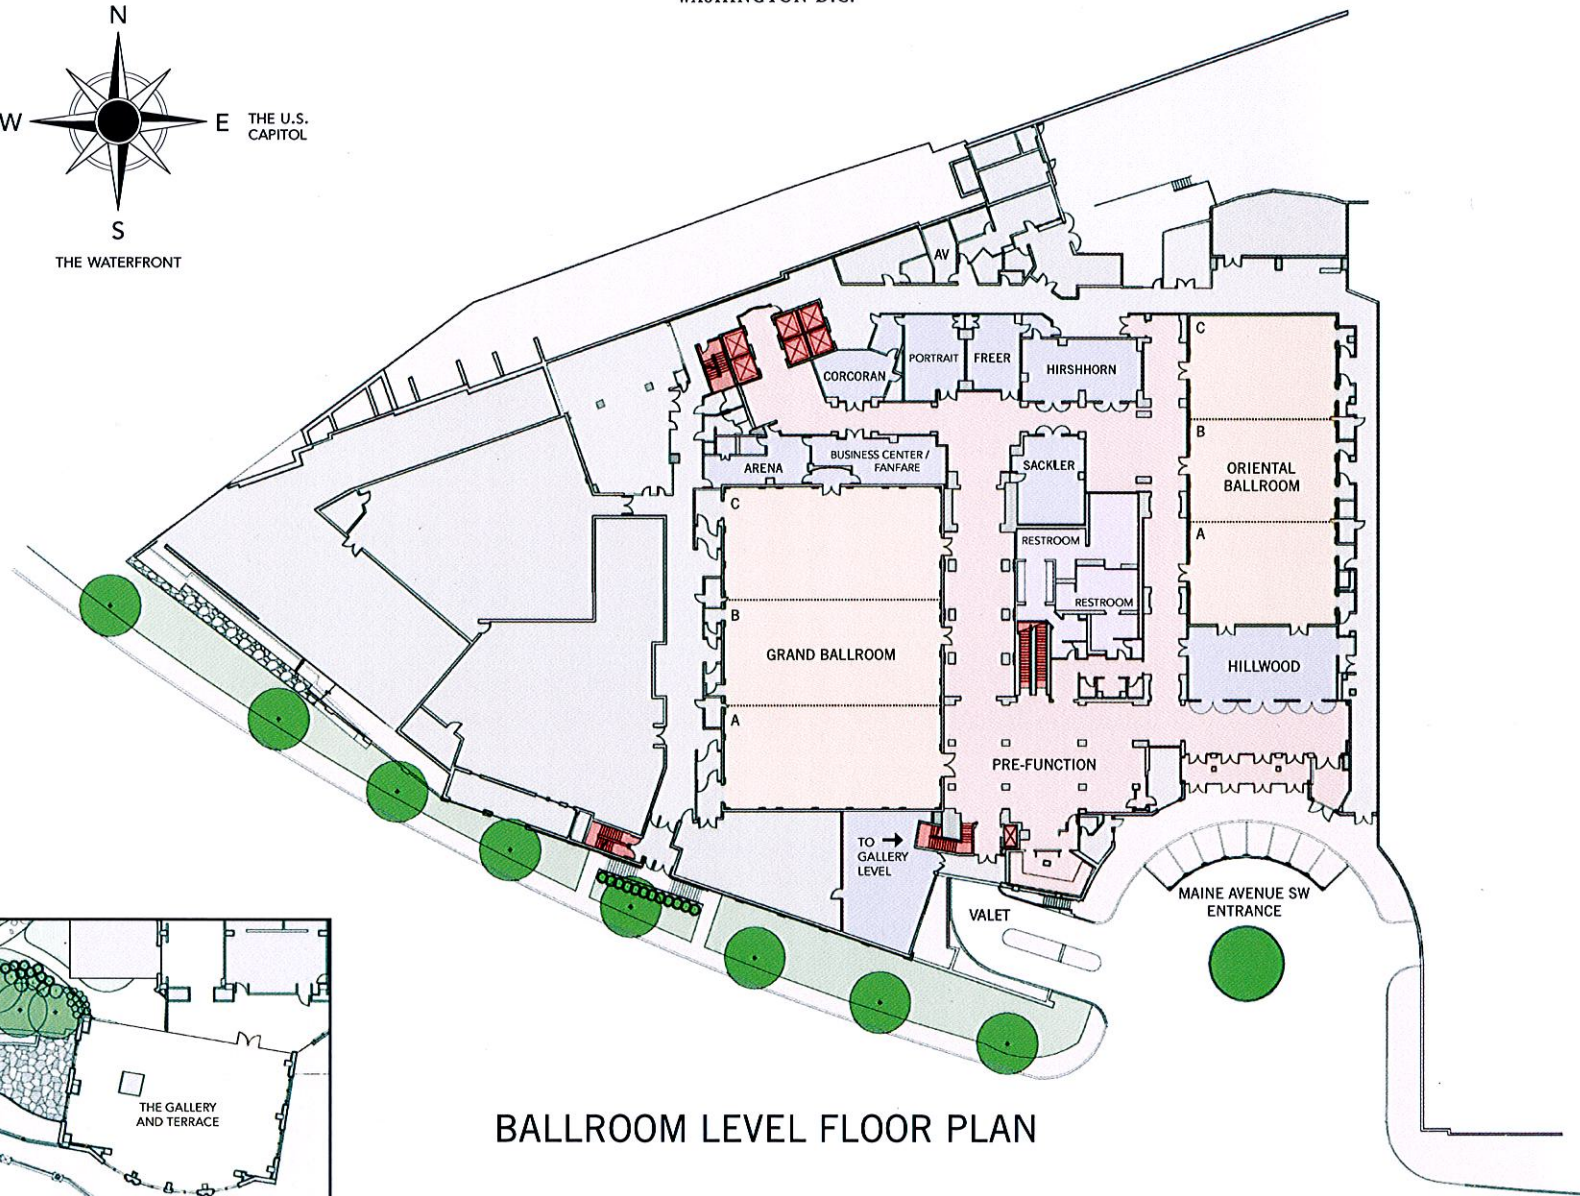

MANDARIN ORIENTAL
WASHINGTON D.C.

THE WASHINGTON MONUMENT
AND THE WHITE HOUSE

GALLERY LEVEL FLOOR PLAN

BALLROOM LEVEL FLOOR PLAN

Mandarin Oriental, Washington D.C.
1330 Maryland Avenue, S.W., Washington, D.C. 20024 USA
Telephone (202) 554-8588 Facsimile (202) 554-8999