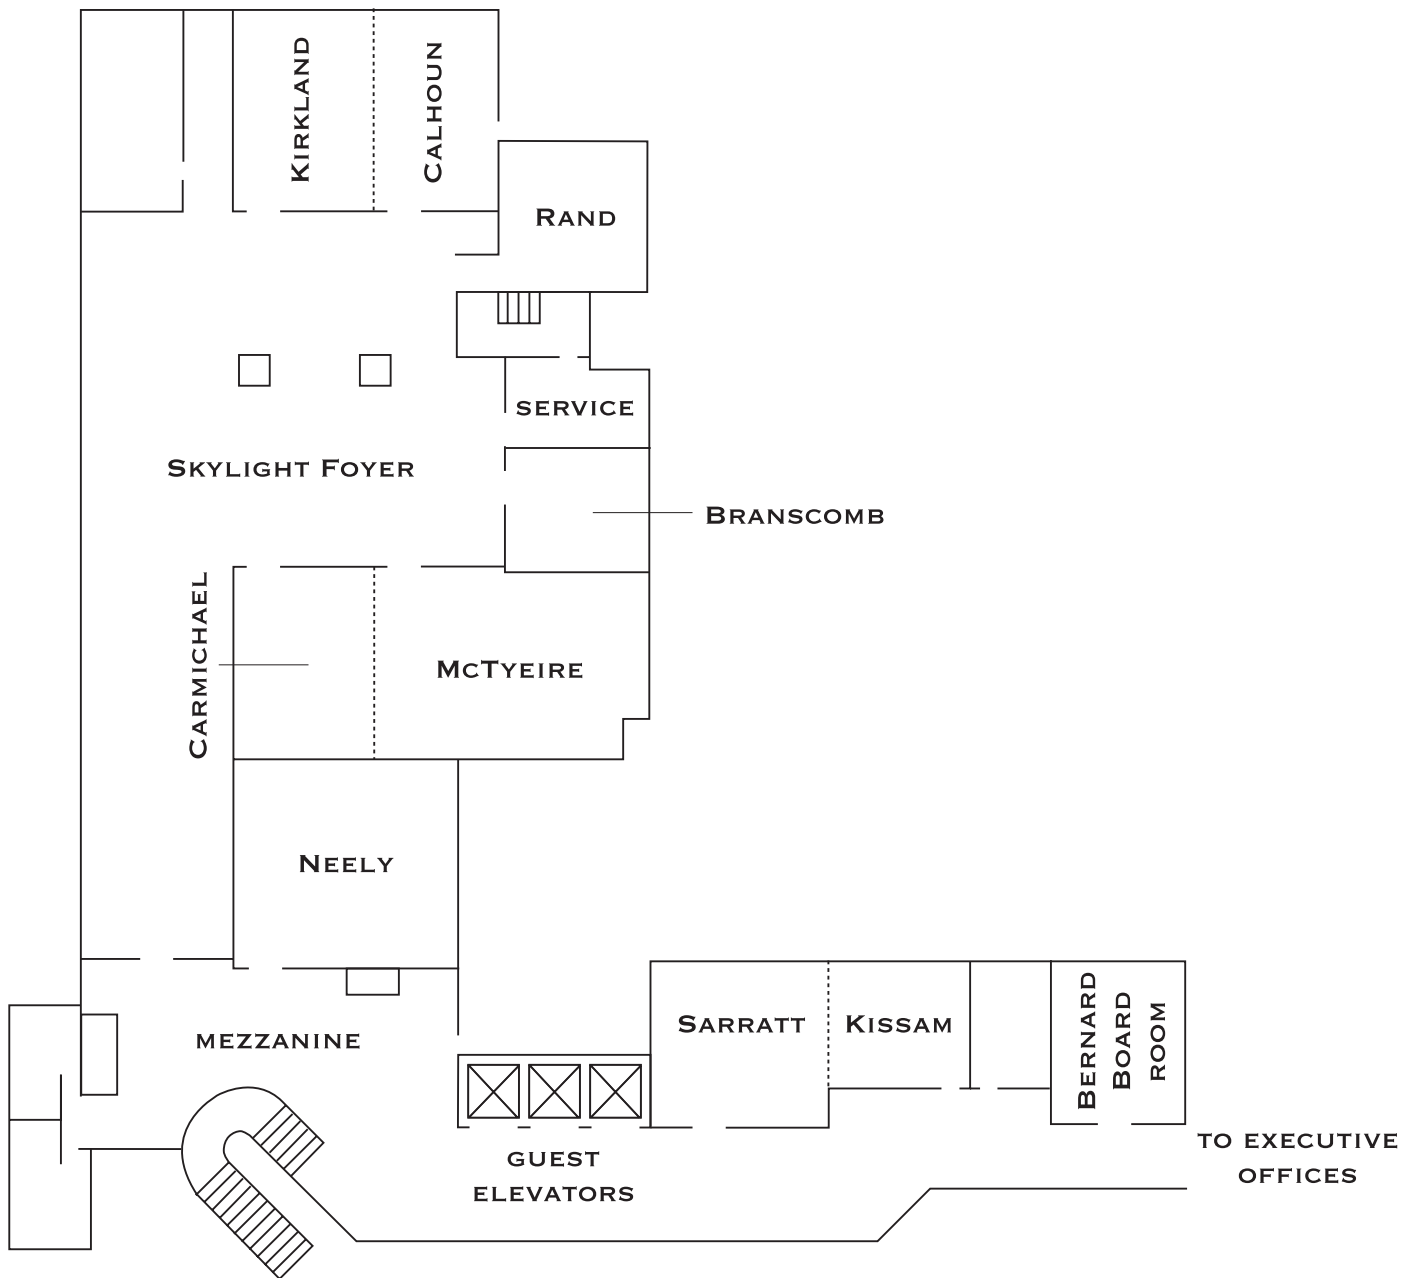

LOBBY LEVEL

MEZZANINE LEVEL

RUTH'S CHRIS
ENTRANCE

GOLD

PREFUNCTION

PLATINUM

ELEVATOR TO
LOBBY LEVEL

LOWER LEVEL