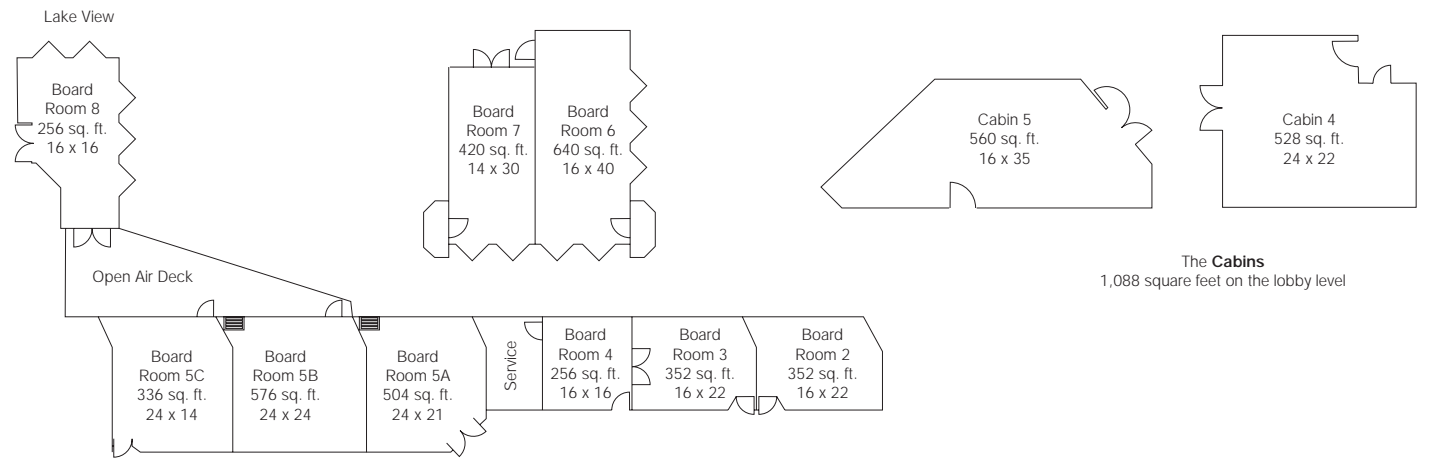

The Conference Center Bays
16,256 square feet in the conference center, 16 foot ceiling height
64 x 242 foot overall dimensions (Bay 1-6 Open)

The Cabins
1,088 square feet on the lobby level

The Seventh Floor Boardrooms
3,692 square feet overlooking Lake Coeur d'Alene
From the seventh floor of The Resort