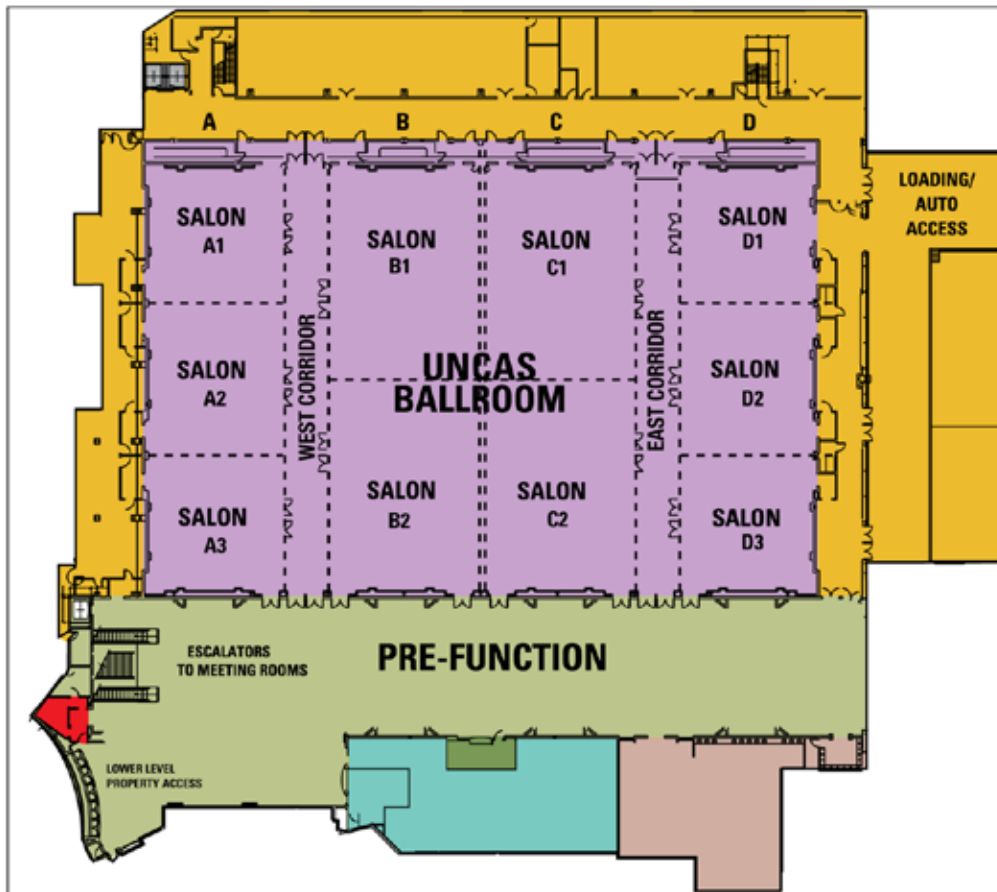

{UNCAS BALLROOM}

- Uncas Ballroom
- Business Center
- Pre-Function Area
- Event Services
- Meeting Registration/
  Planner Offices
- Restroom Facilities
- Elevators

UNCAS BALLROOM MEETING ROOM CAPACITIES

MEETING ROOM	DIMENSIONS							MAXIMUM CAPACITIES					
	Sq. Ft	Width	Length	Ceiling Heights	Exhibits 8X10	Exhibits 10X10	Theater	Classroom	Hollow Square	U-Shape	Reception Actual	Banquet 6' Rounds	Buffet
Uncas Ballroom	37,391	154	242.8	23'	222	184	3,400	2,460	N/A	N/A	3,400	1,860	1,600
Salon A W/O Corr	7,808	154	50.7	23'	43	31	600	375	45	36	480	360	300
Salon A	9,348	154	60.7	23'	55	48	700	450	45	36	680	450	360
Salon B	9,348	154	60.7	23'	49	38	600	396	45	36	680	450	360
Salon C	9,348	154	60.7	23'	49	38	600	396	45	36	680	450	360
Salon D W/O Corr	7,808	154	50.7	23'	43	31	600	375	45	36	480	360	300
Salon D	9,348	154	60.7	23'	55	48	700	450	45	36	680	450	360
Salon A1	2,500	49.3	50.7	23'	12	10	200	99	45	36	192	120	100
Salon A2	2,809	55.4	50.7	23'	12	10	200	99	45	36	192	120	100
Salon A3	2,500	49.3	50.7	23'	12	10	200	99	45	36	192	120	100
Salon B1	4,674	77	60.7	23'	24	20	300	198	45	36	336	200	150
Salon B2	4,674	77	60.7	23'	24	20	300	198	45	36	336	200	150
Salon C1	4,674	77	60.7	23'	24	20	300	198	45	36	336	200	150
Salon C2	4,674	77	60.7	23'	24	20	300	198	45	36	336	200	150
Salon D1	2,500	49.3	50.7	23'	12	10	200	99	45	36	192	120	100
Salon D2	2,809	55.4	50.7	23'	12	10	200	99	45	36	192	120	100
Salon D3	2,500	49.3	50.7	23'	12	10	200	99	45	36	192	120	100
Salon A, B & C	28,044	154	182.1	23	171	147	2,000	1,596	45	36	2,040	1,250	1,000
Salon B, C & D	28,044	154	182.1	23	171	147	2,000	1,596	45	36	2,040	1,250	1,000
Salon A & B	18,696	154	121.4	23'	115	100	1,500	996	45	36	1,488	850	700
Salon B & C	18,696	154	121.4	23	101	85	1,500	996	45	36	1,488	800	650
Salon C & D	18,696	154	121.4	23'	115	100	1,500	996	45	36	1,488	850	700
Salon B1 & C1	9,348	77	121.4	23'	51	40	800	396	45	36	750	540	360
Salon B2 & C2	9,348	77	121.4	23'	51	40	800	396	45	36	750	540	360
Salon A1 & A2	5,308	104.7	50.7	23'	28	21	500	249	45	36	408	320	240
Salon A2 & A3	5,308	104.7	50.7	23'	28	21	500	249	45	36	408	320	240
Salon D1 & D2	5,308	104.7	50.7	23'	28	21	500	249	45	36	408	320	240
Salon D2 & D3	5,308	104.7	50.7	23'	28	21	500	249	45	36	408	320	240
Corridor - West	1,540	154	10	23'	Above represents maximum exhibits without F&B			3 CHAIRS PER TABLE				10 CHAIRS PER TABLE	
Corridor - East	1,540	154	10	23'							1,494		
Pre-function	11,032	260.8	42.3	25'