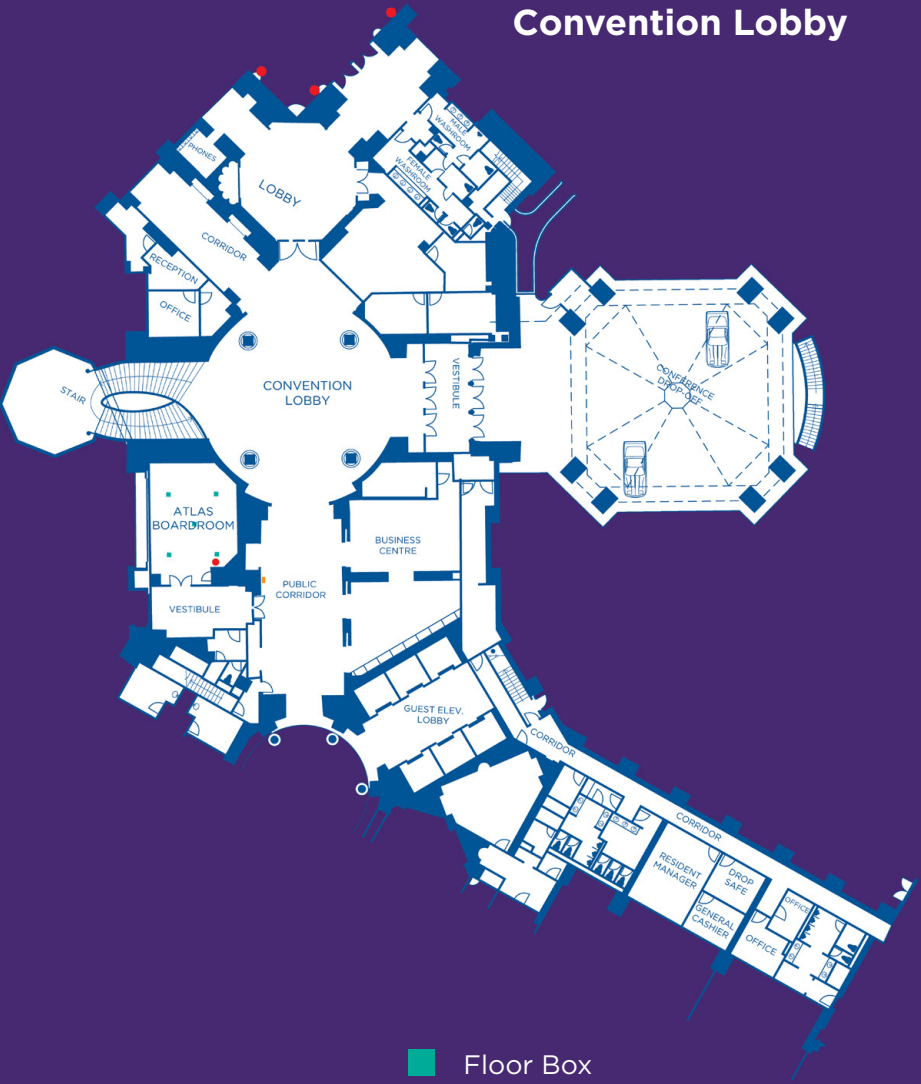

Convention Lobby

 Floor Box

 Light Switch

 Extra Power

 LCD Signage

 Moveable Partition