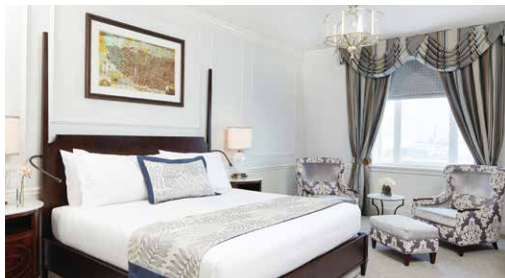

ALHI.com/BelmondCharlestonPlace | Floorplans | Photo Gallery | Luxury on Sale | Map
Belmond Charleston Place | 205 Meeting Street | Charleston, SC 29401