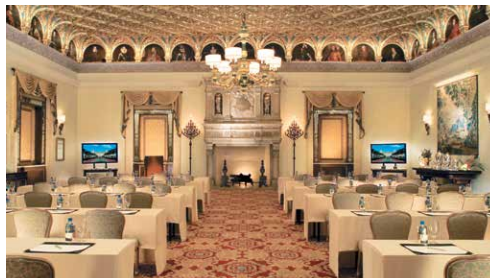

THE BREAKERS PALM BEACH

One of America's legendary resort destinations, this 538-room, Italian Renaissance-style hotel was built in 1896, and resides on 140 acres of oceanfront property in the heart of Palm Beach, Florida. Renowned for its gracious service, The Breakers is a multi-faceted property with the finest collection of modern amenities and state-of-the-art meeting facilities.

POINTS OF DISTINCTION

Guest Rooms & Suites	538
Meeting Rooms	27
Largest Meeting Room	15,000 sq. ft.
Total Meeting Space	80,000 sq. ft.

MEETING FACILITIES

The Breakers features 80,000 sq. ft. of flexible meeting space, including 30,000 sq. ft. of outdoor space. Venues include an oceanfront conference center three majestic ballrooms, 27 executive conference rooms, two boardrooms, and an array of picturesque courtyards and lawns. The resort's experienced team of conference, catering, audiovisual, and design professionals attend to every detail to ensure your event is a resounding success.

ACCOMMODATIONS

Inspired by The Breakers' tropical oceanfront location, all 538 of the resort's guest rooms and suites are newly redesigned and updated with fresh décor in a distinctive and classic style with custom-designed furnishings, marble bathrooms, complimentary WiFi access, and flat-screen TVs. Each room embraces guests with a naturally elegant feel and the highest standards of comfort.

DINING & RECREATION

Savor nine distinct restaurants ranging from casual beachfront to stylishly sophisticated. A breathtaking Beach Club offers a private beach, four pools, five whirlpool spas, and 25 daytime bungalows. Also enjoy 36 holes of championship golf, 10 Har-Tru tennis courts, a magnificent new spa, a 6,000-sq.-ft. indoor-outdoor oceanfront fitness center, 11 boutiques and more.