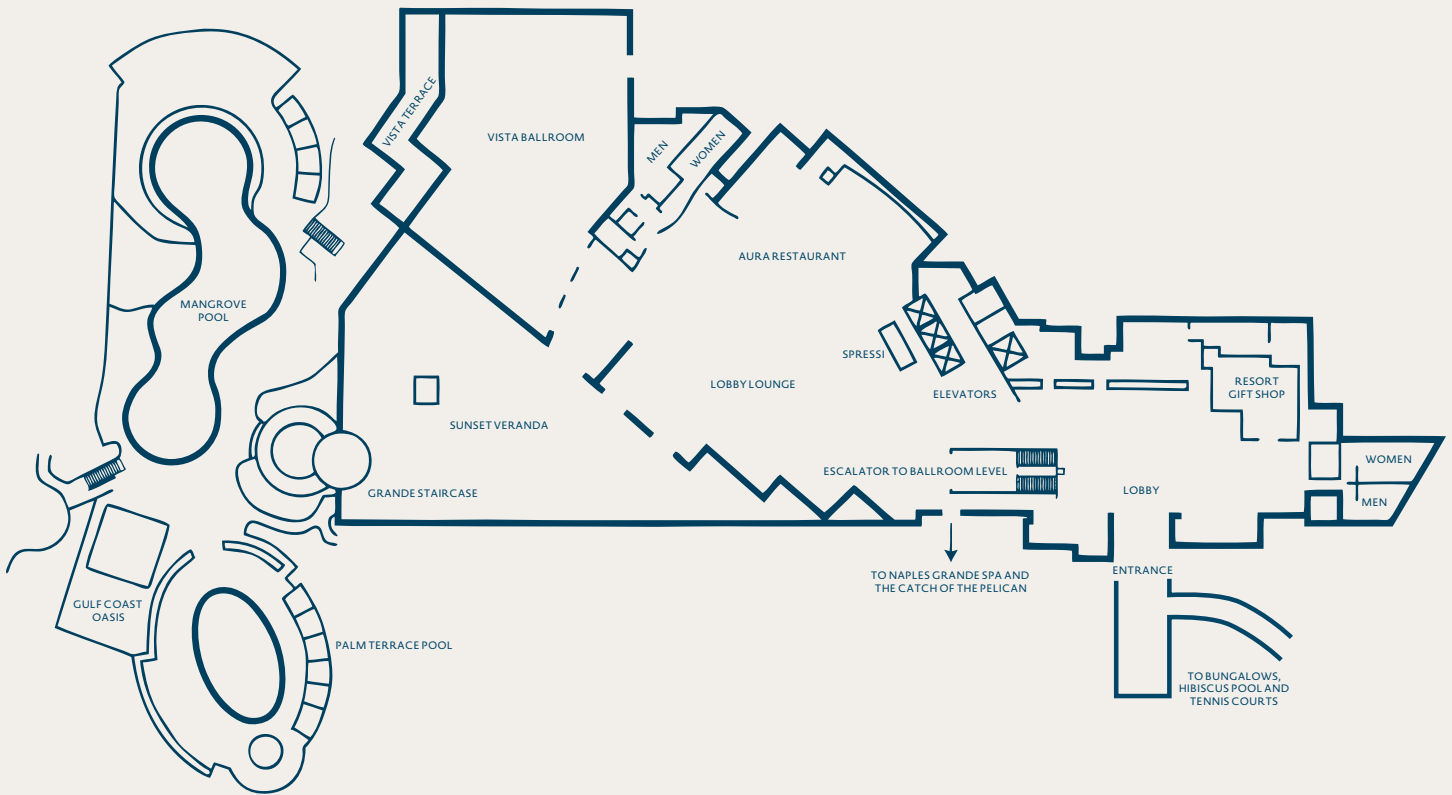

NAPLES GRANDE

BEACH RESORT

ROOM NAME	TOTAL SQUARE FEET	DIMENSIONS	CEILING HEIGHT	AUDITORIUM	CLASSROOM	RECEPTION	BANQUET	U-SHAPE	HOLLOW SQUARE
Vista Ballroom	5,802	60' x 98'	11'	500	260	500	400	-	-
Vista Terrace	2,144	20' x 105'	Outdoor	-	-	250	100	-	-
Sunset Veranda	5,500	60' x 92'	Outdoor	-	-	500	380	-	-
Mangrove Pool	13,858	63' x 217'	Outdoor	-	-	750	420	-	-
Palm Terrace Pool	5,901	68' x 86'	Outdoor	-	-	400	160	-	-
Chill Out Lounge	756	36' x 21'	11'	-	-	40	-	-	-

NAPLES GRANDE

BEACH RESORT